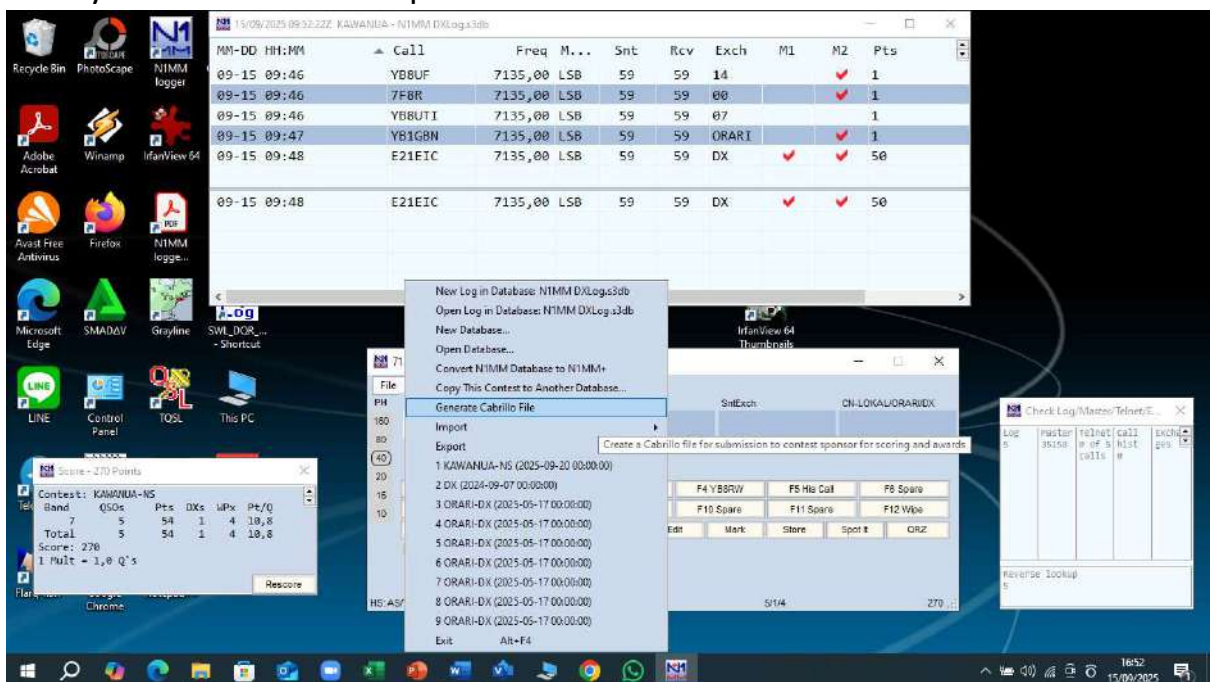

1. Setelah Contest berakhir harus melakukan convert ke Cabrillo file caranya sbb : Pilih File lalu pilih Generate Cabrillo File