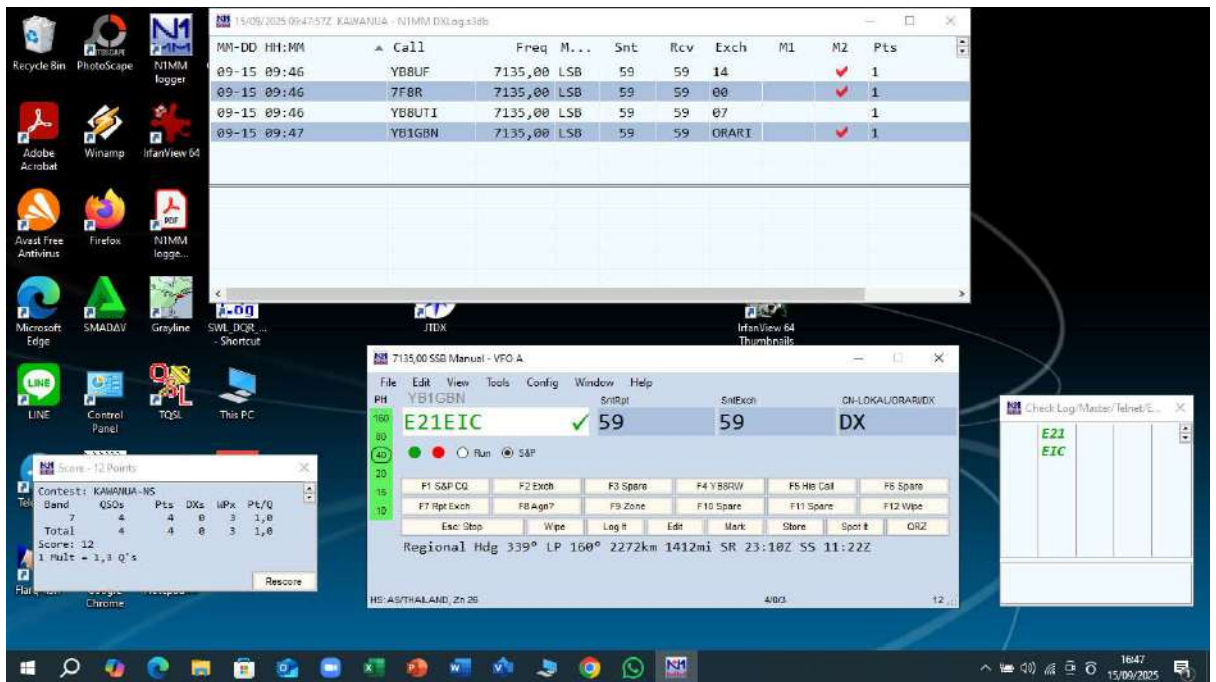

1. Setelah Contest berakhir harus melakukan convert ke Cabrillo file caranya sbb : Pilih File lalu pilih Generate Cabrillo File