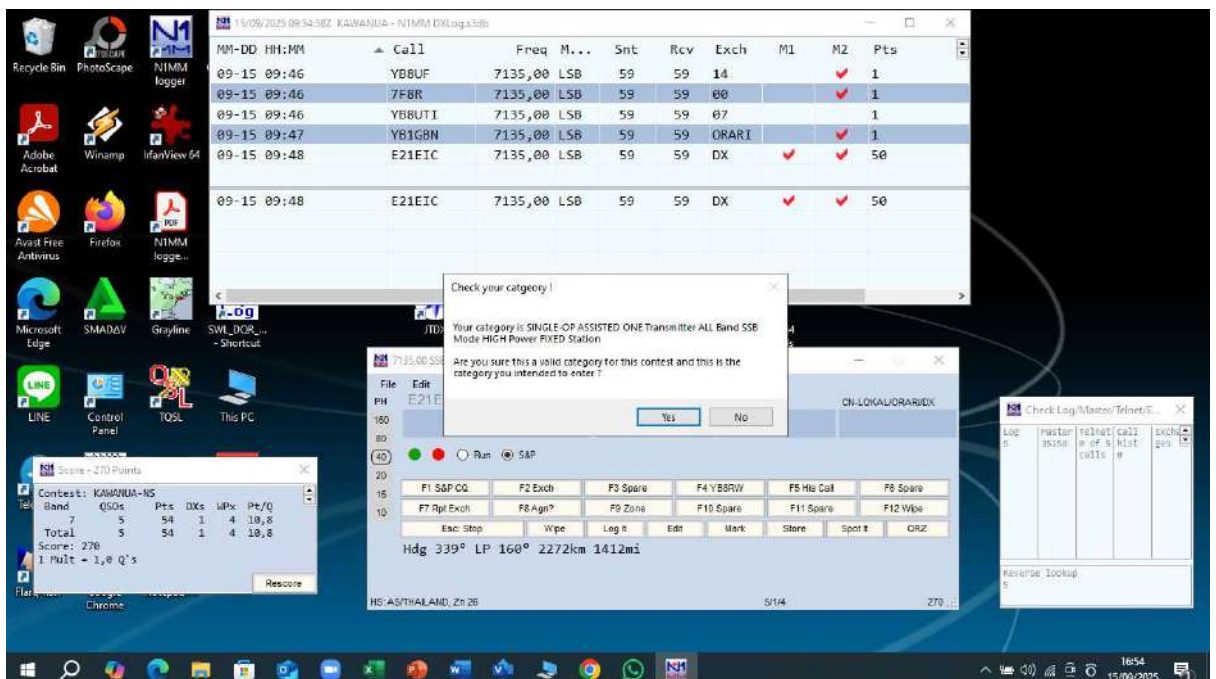

Lalu click YES